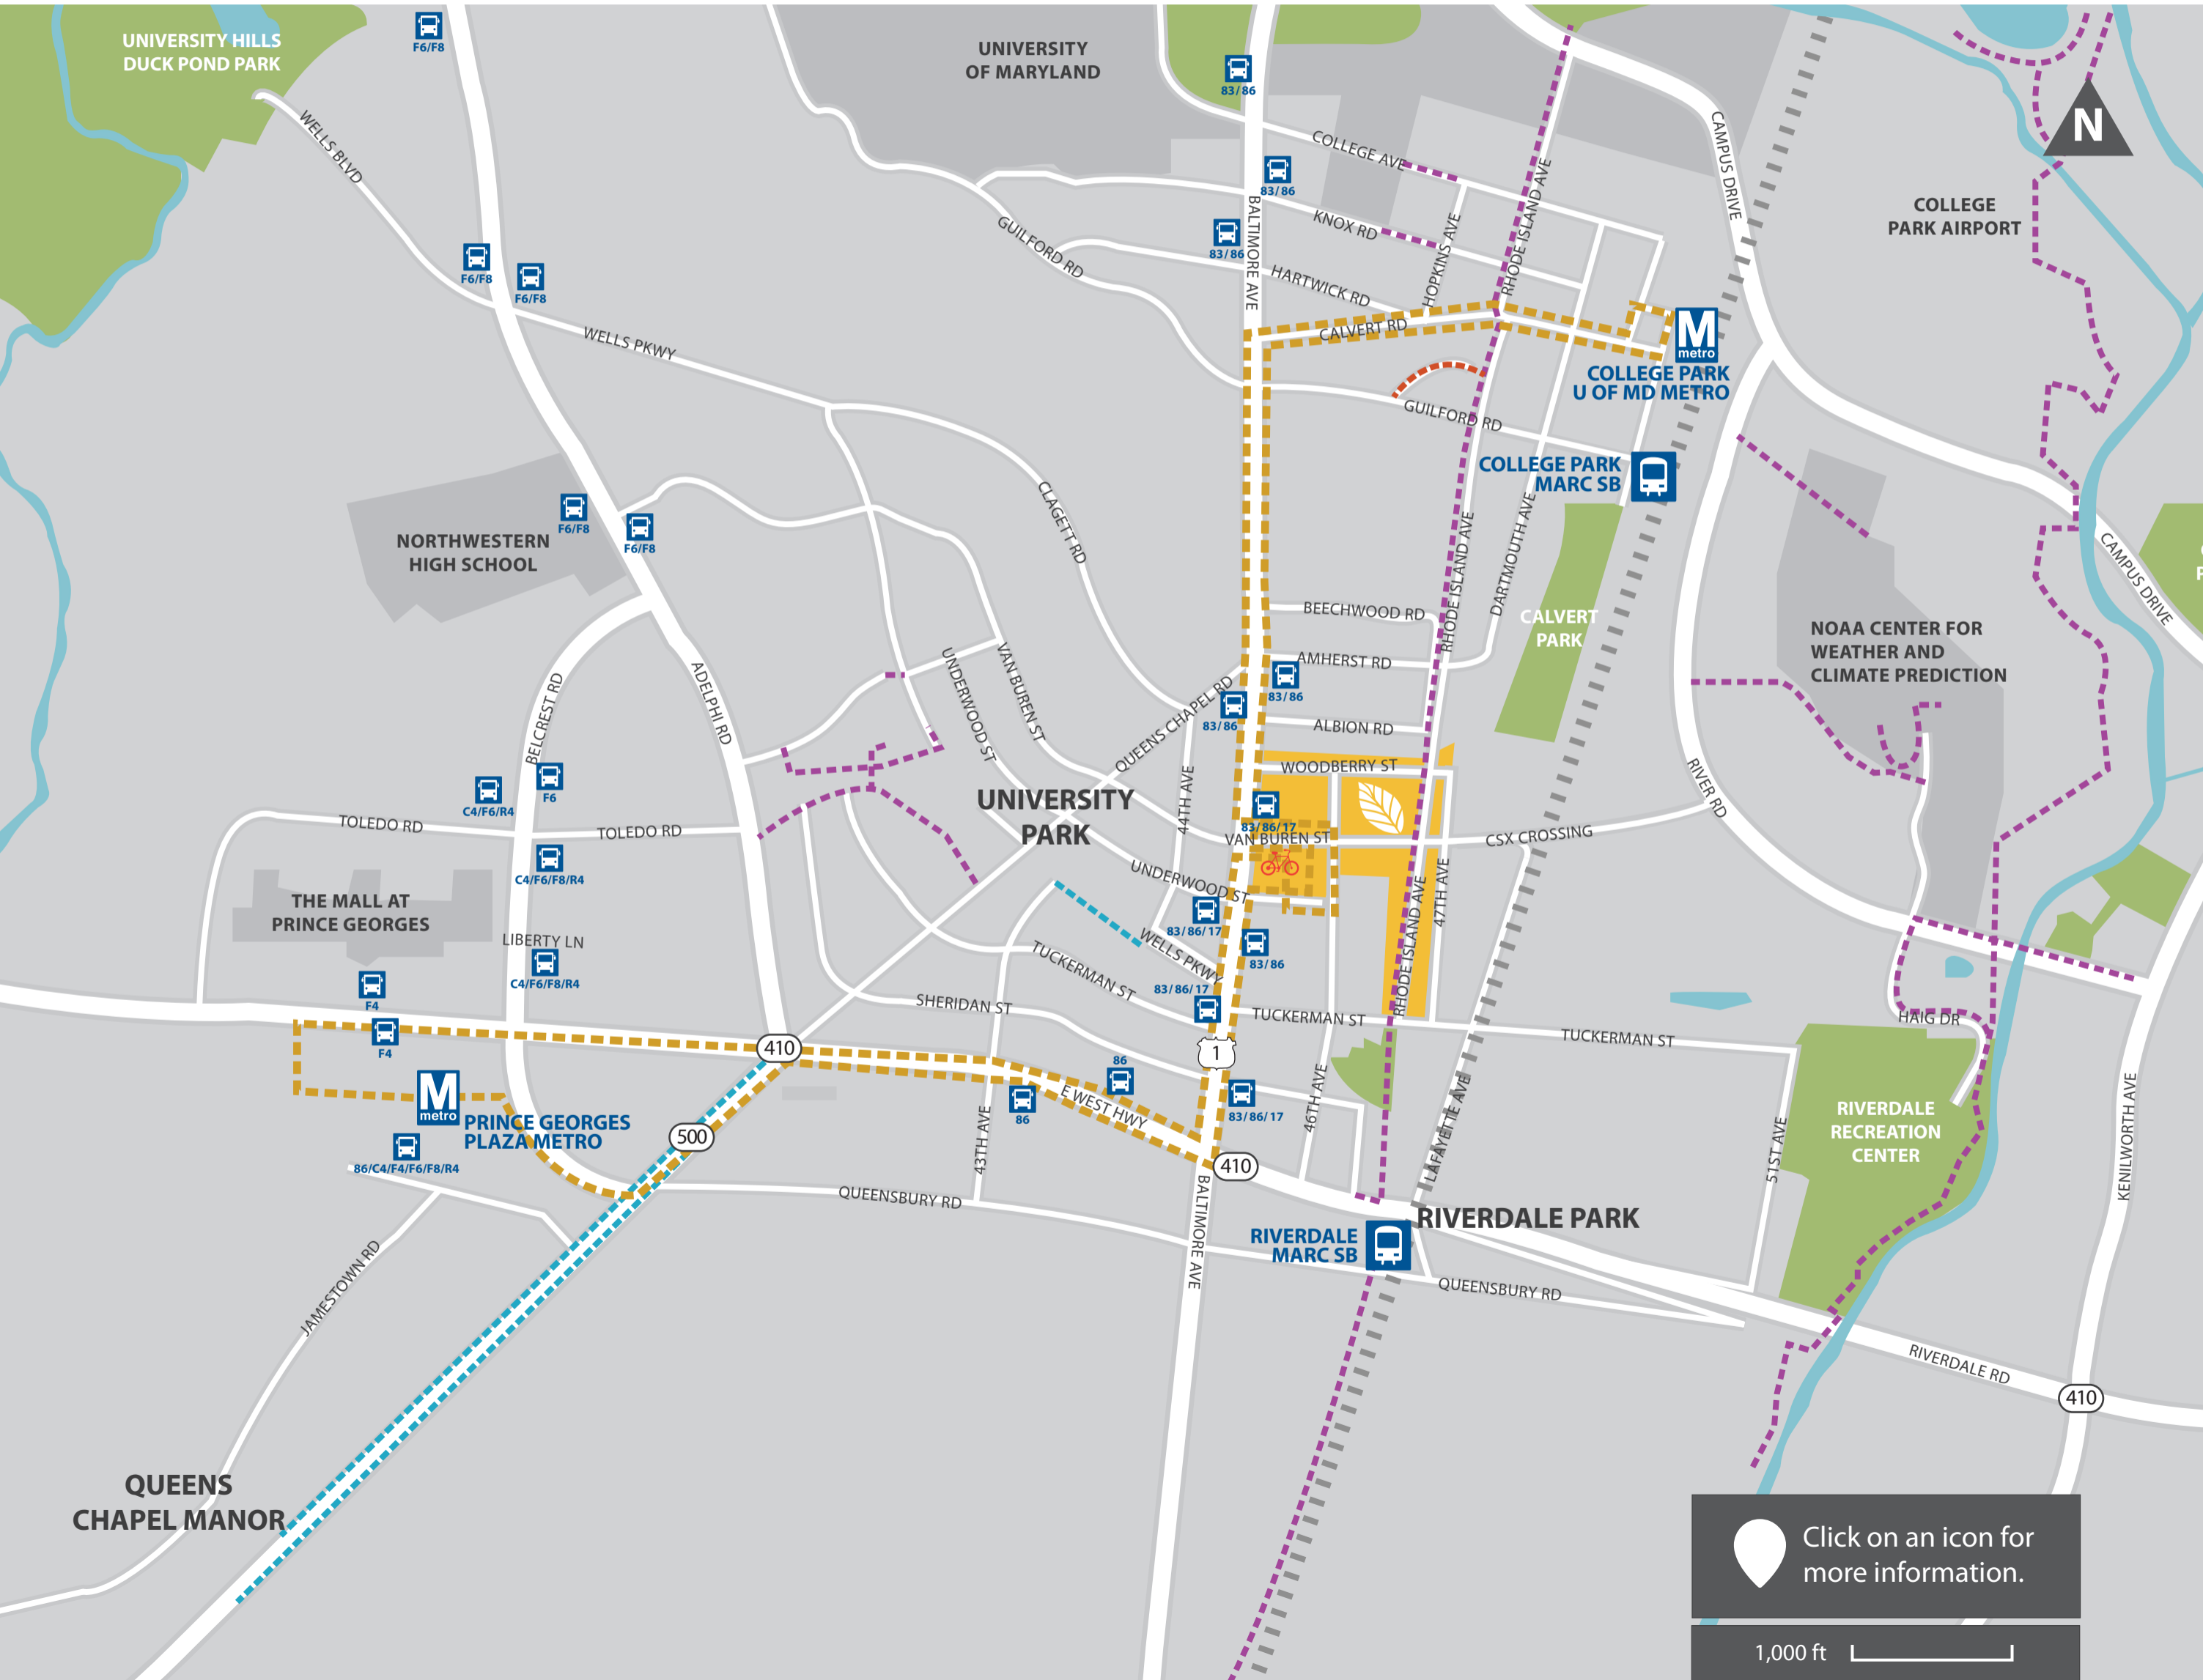

## GETTING AROUND

## SHOPPING, DINING & ENTERTAINMENT

- Metro Station
- Marc Station
- Bus Stop

- Riverdale Park Station
- Commuter Rail
- Shuttle Route

- Trails
- Dedicated Bike Lanes
- Bicycle-Friendly Roads

- Capital BikeShare Station

# RIVERDALE PARK STATION

walk • bike • shuttle • bus • train