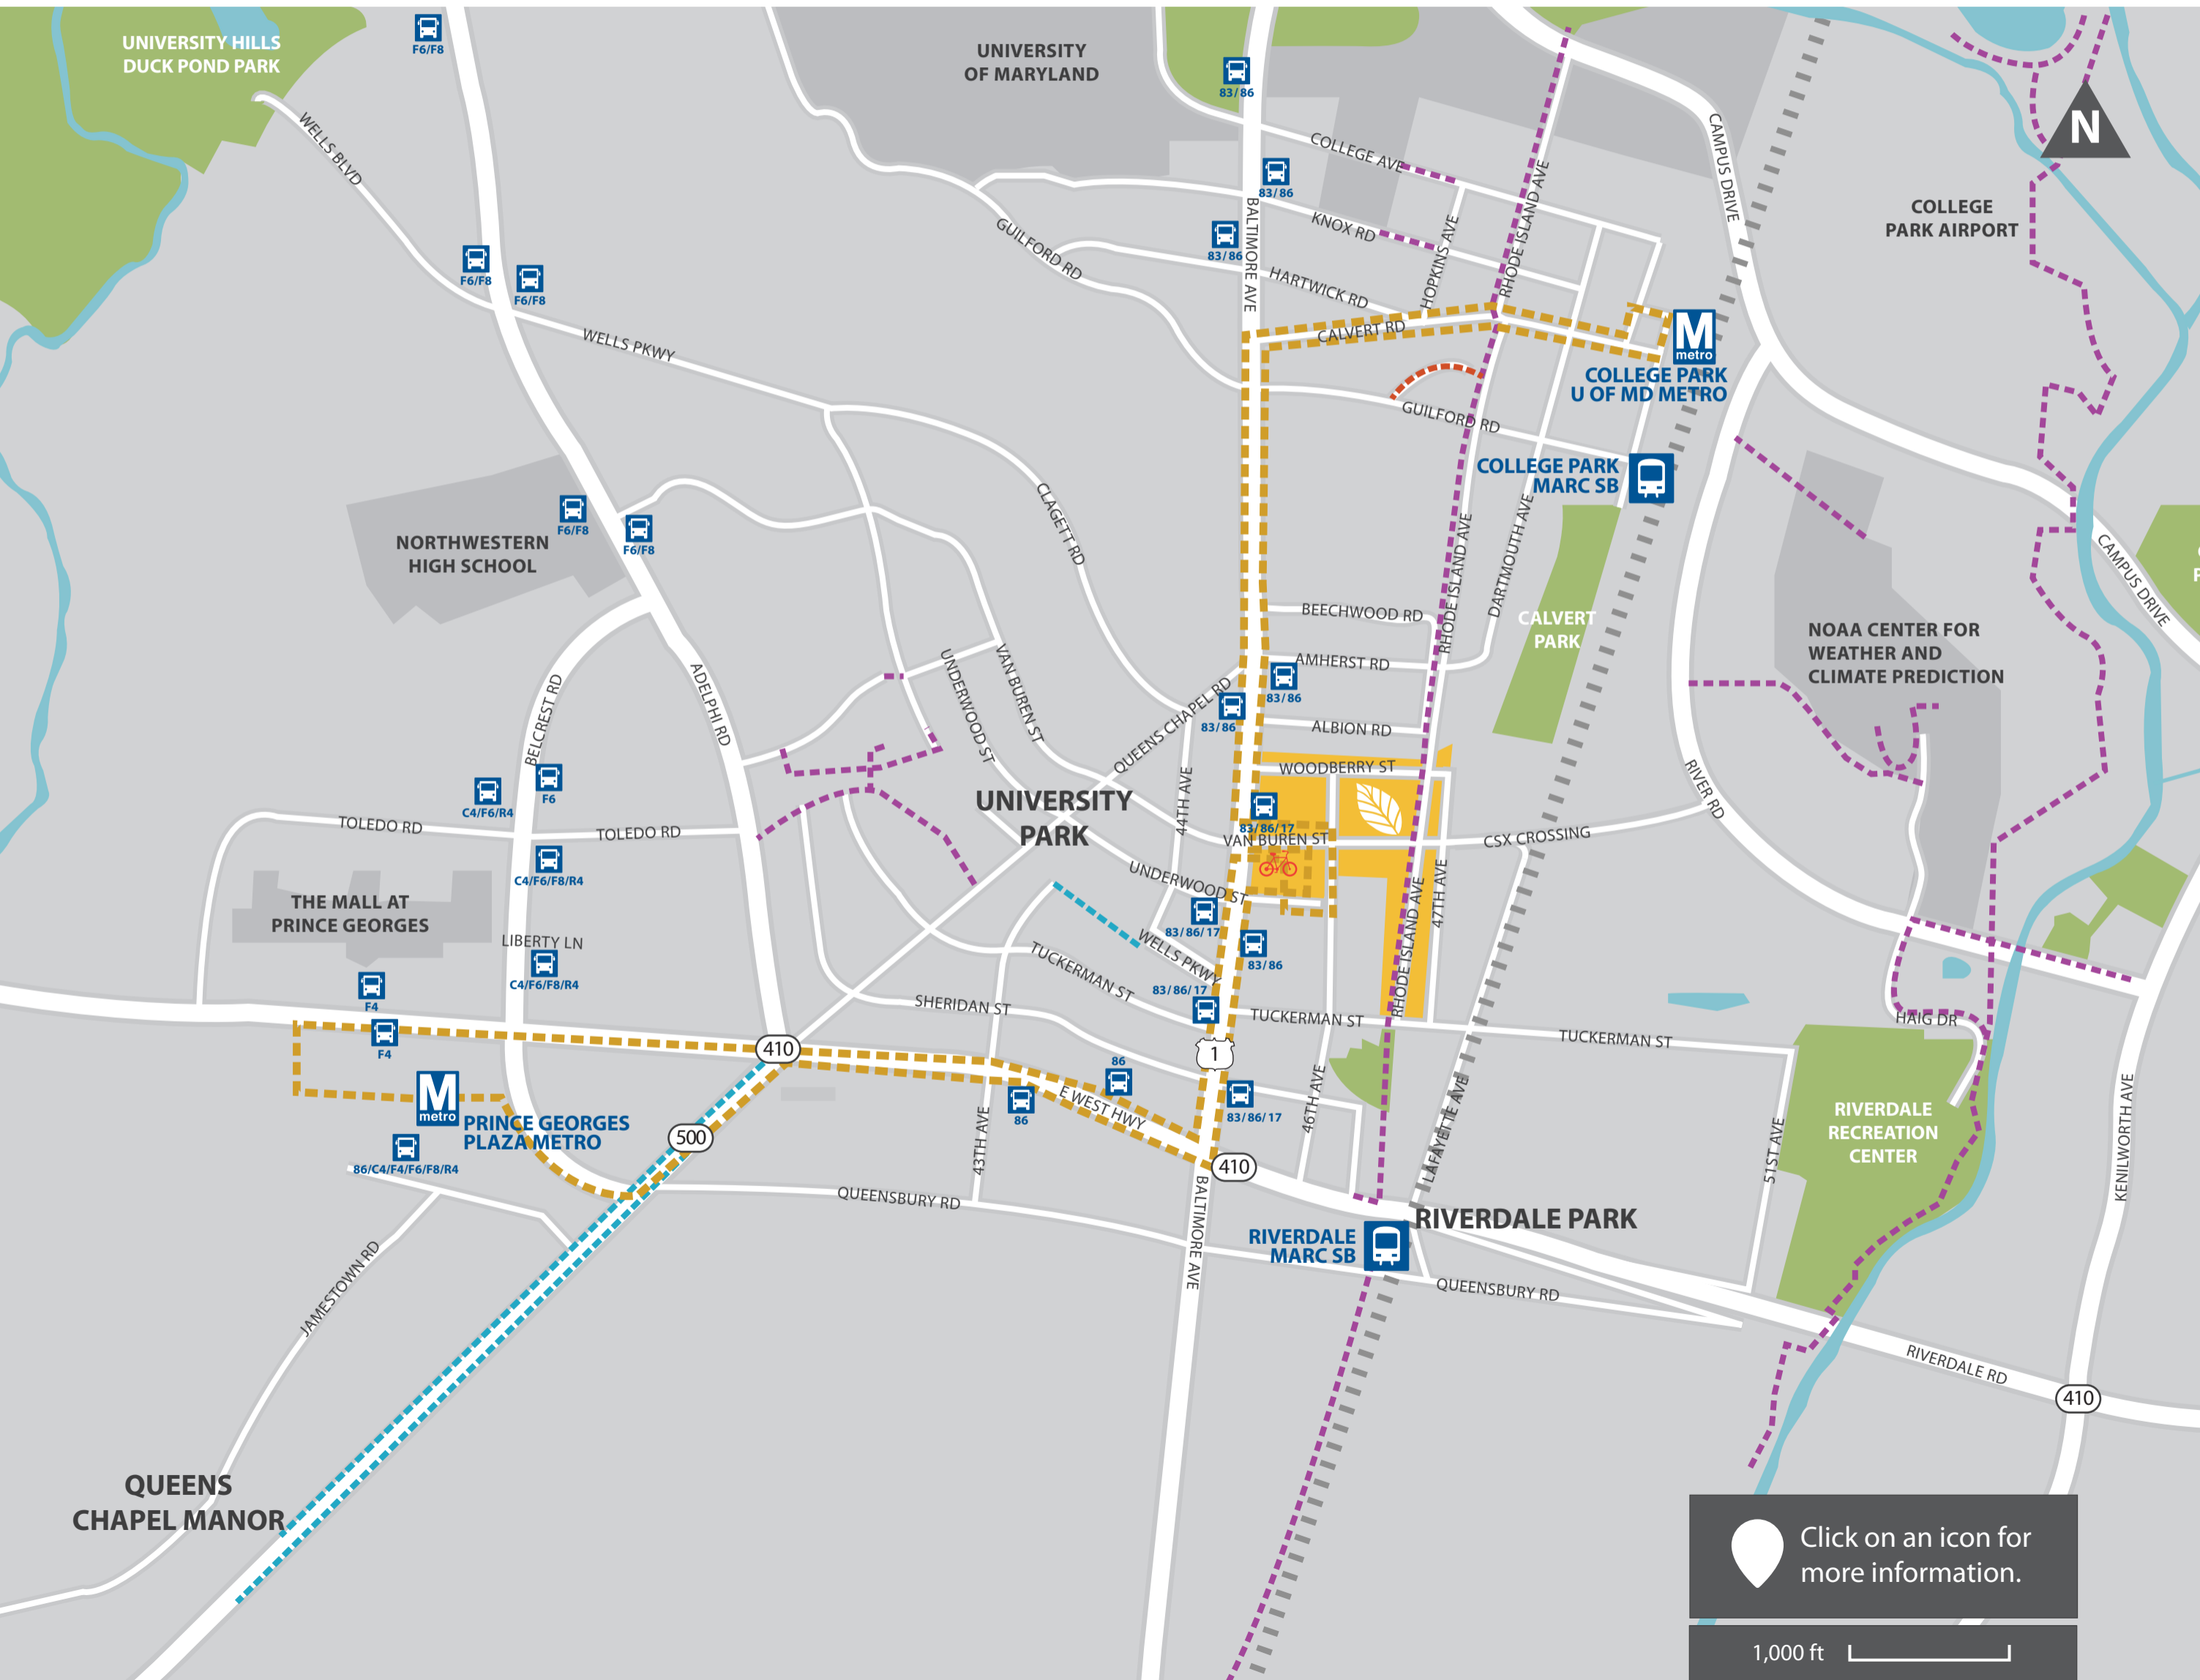

RIVERDALE PARK STATION

walk • bike • shuttle • bus • train

GETTING AROUND

SERVICES YOU MAY NEED

SHOPPING, DINING & ENTERTAINMENT

- Metro Station
- Marc Station
- Bus Stop

- Riverdale Park Station
- Commuter Rail
- Shuttle Route

- Trails
- Dedicated Bike Lanes
- Bicycle-Friendly Roads

- Capital BikeShare Station

Click on an icon for more information.

1,000 ft

RIVERDALE PARK STATION

walk • bike • shuttle • bus • train

GETTING AROUND

Fire Station

School

Church

Hospital

Gas Station

Community Center

Click on an icon for more information.

RIVERDALE PARK STATION

walk • bike • shuttle • bus • train

GETTING AROUND

SERVICES YOU MAY NEED

SHOPPING, DINING & ENTERTAINMENT

Dining

Coffee Shop

Grocery

Hotel