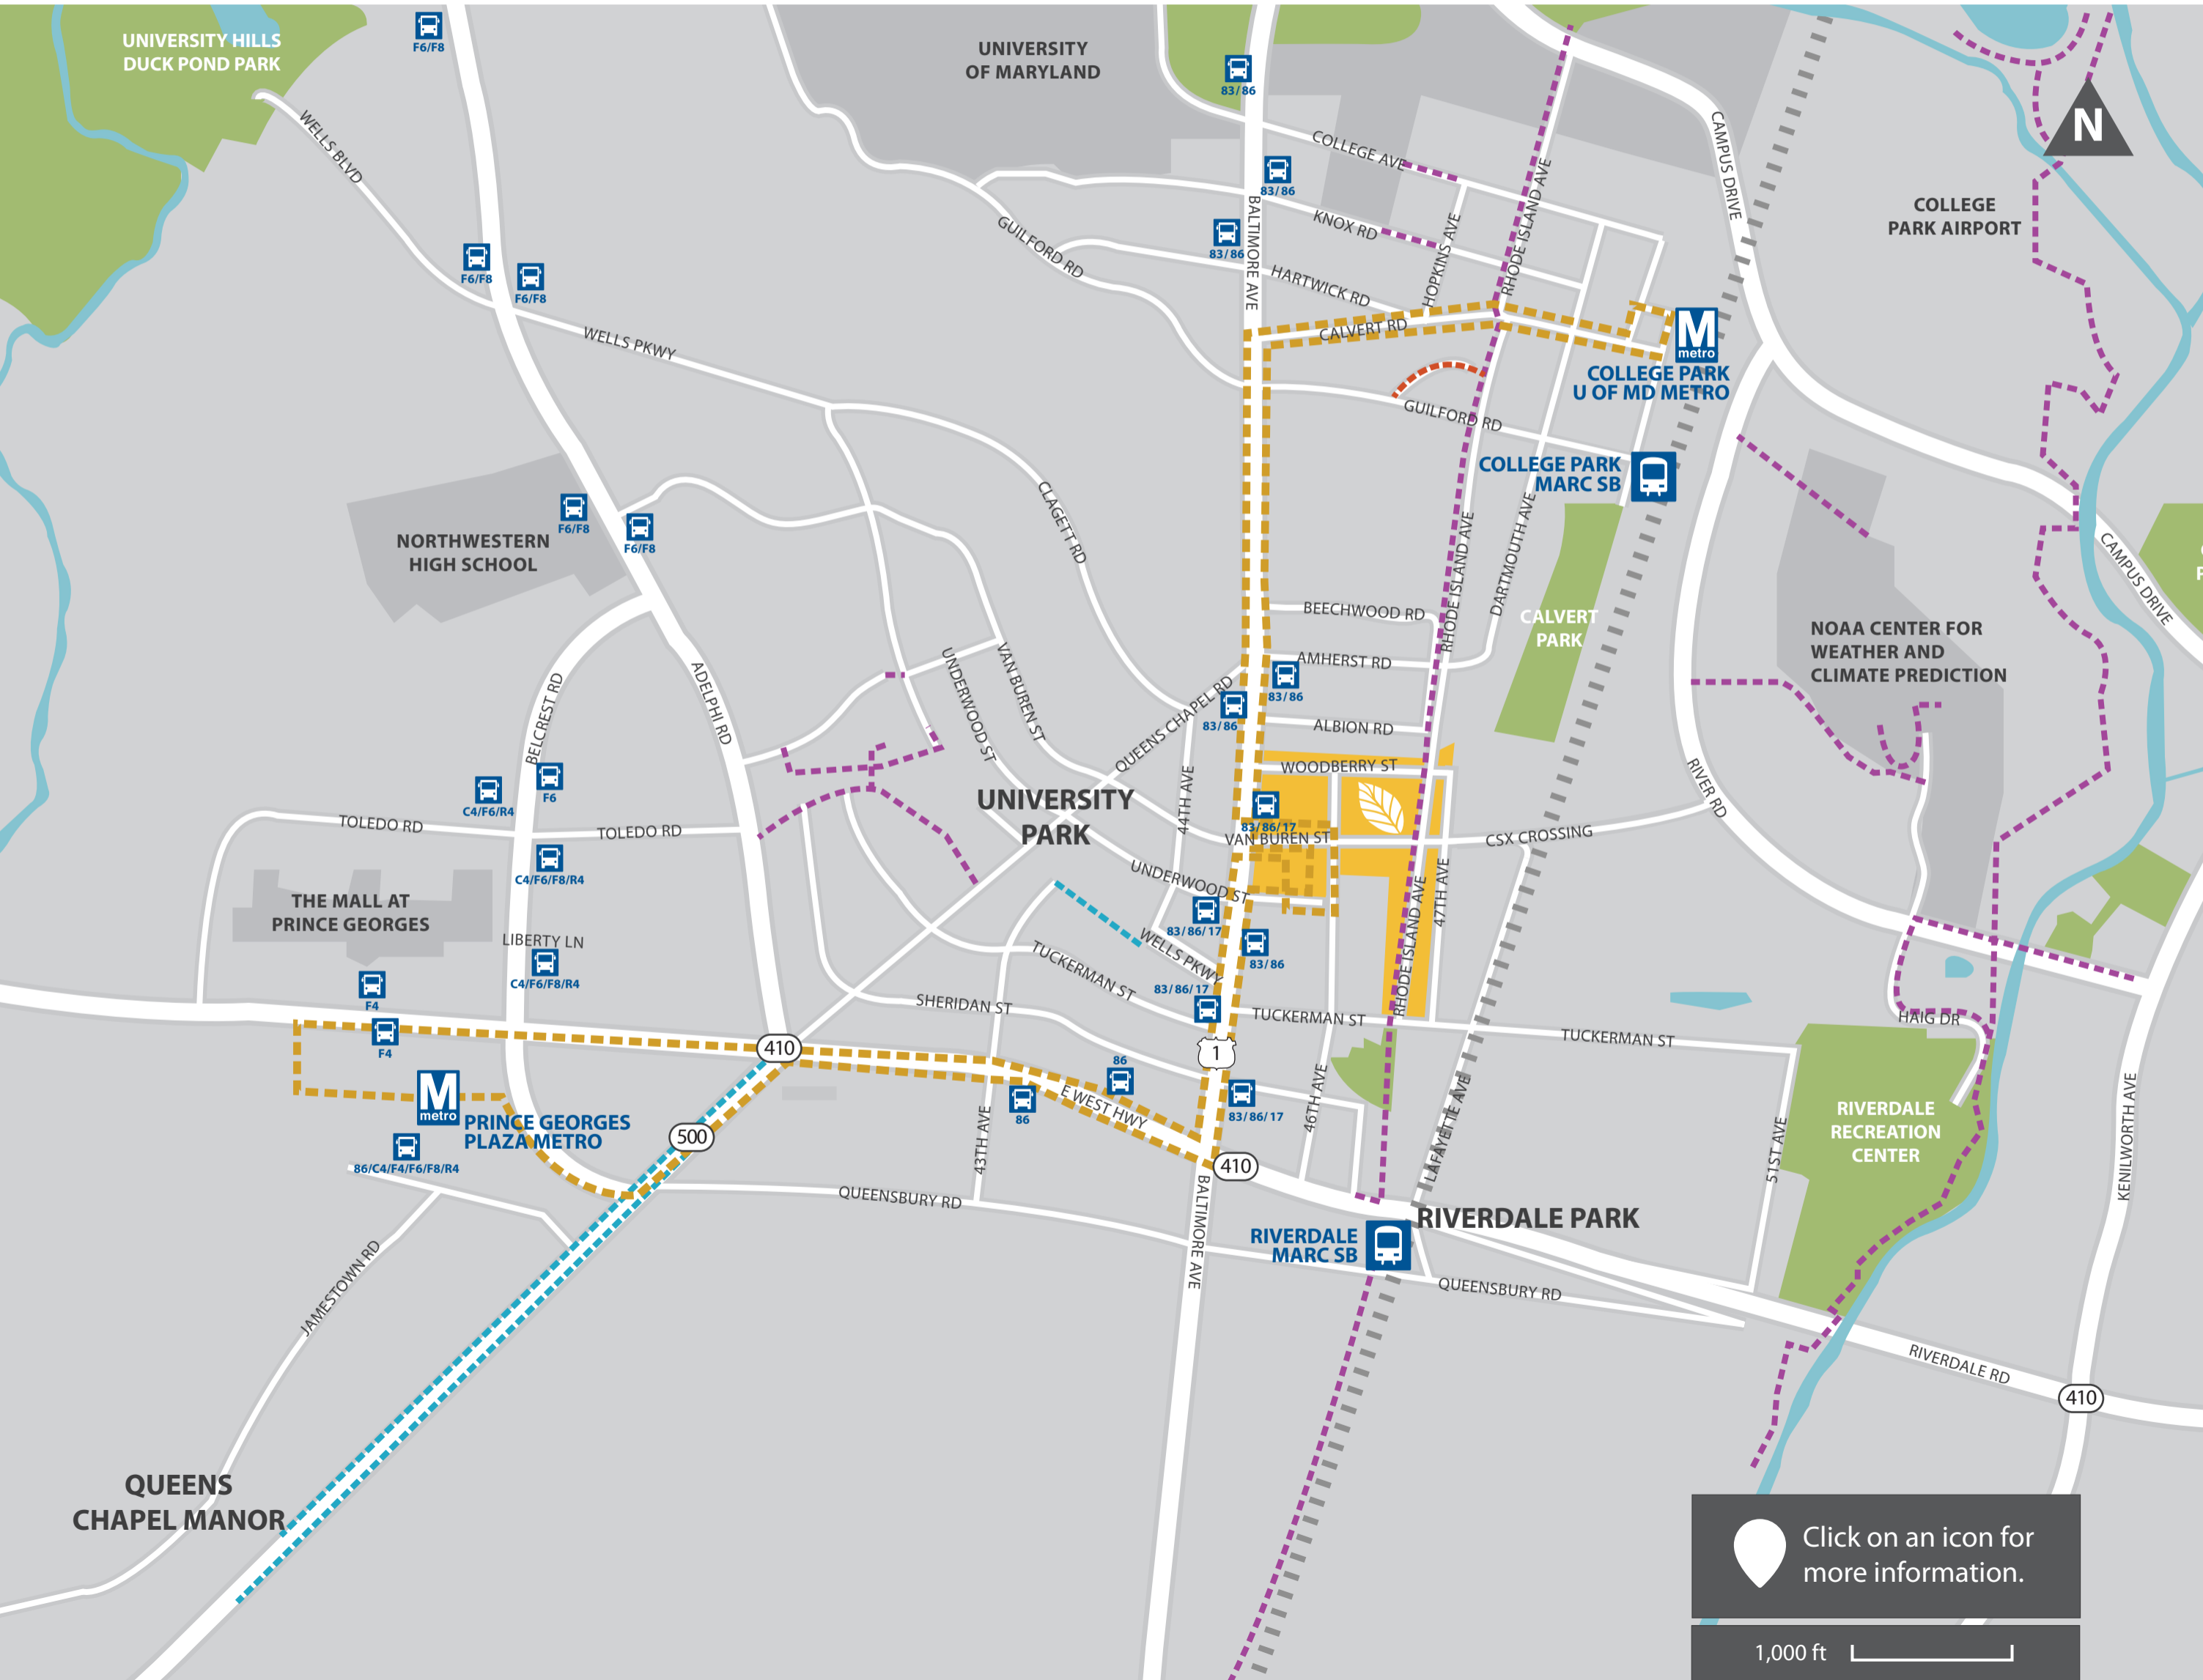

RIVERDALE PARK STATION

walk • bike • shuttle • bus • train

GETTING AROUND

SERVICES YOU MAY NEED

SHOPPING, DINING & ENTERTAINMENT

- Metro Station
- Marc Station
- Bus Stop

- Riverdale Park Station
- Commuter Rail
- Shuttle Route

- Trails
- Dedicated Bike Lanes
- Bicycle-Friendly Roads

Click on an icon for more information.

1,000 ft

RIVERDALE PARK STATION

walk • bike • shuttle • bus • train

GETTING AROUND

SERVICES YOU MAY NEED

SHOPPING, DINING & ENTERTAINMENT

Church

Hospital

Gas Station

Community Center

Click on an icon for more information.

1,000 ft

RIVERDALE PARK STATION

walk • bike • shuttle • bus • train

GETTING AROUND

SERVICES YOU MAY NEED

SHOPPING, DINING & ENTERTAINMENT

Dining

Coffee Shop

Grocery

Hotel

Convenience Store